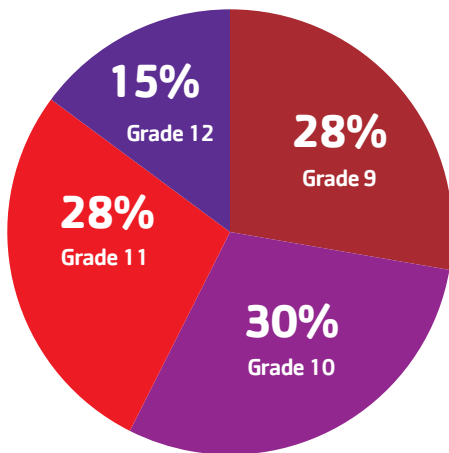

www.kyymca.org/mya

#LouYouth #MYA2018

MYA PARTNERS