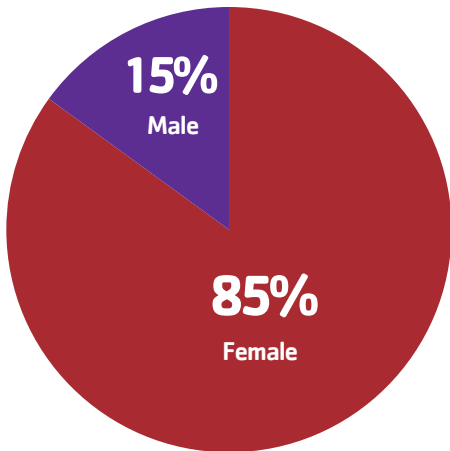

METRO YOUTH ADVOCATES 2018 BY THE NUMBERS

81

STUDENT PARTICIPANTS

Nominated
for MYA by

15

Teachers
Counselors
Mentors

REPRESENTING

21