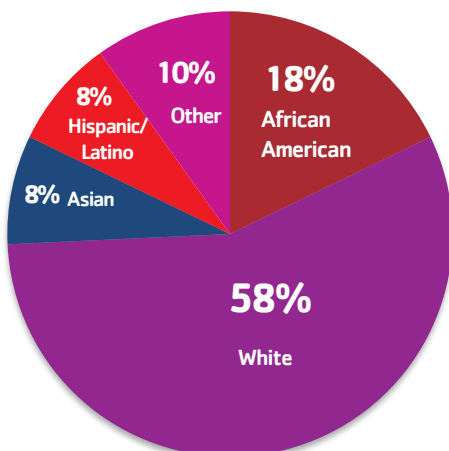

www.kyymca.org/mya

#LouYouth #MYA2018

MYA PARTNERS