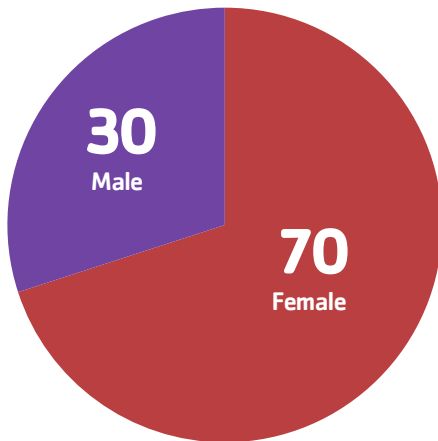

100

MYA METRO YOUTH ADVOCATES 2016 BY THE NUMBERS

YOUTH ADVOCATES