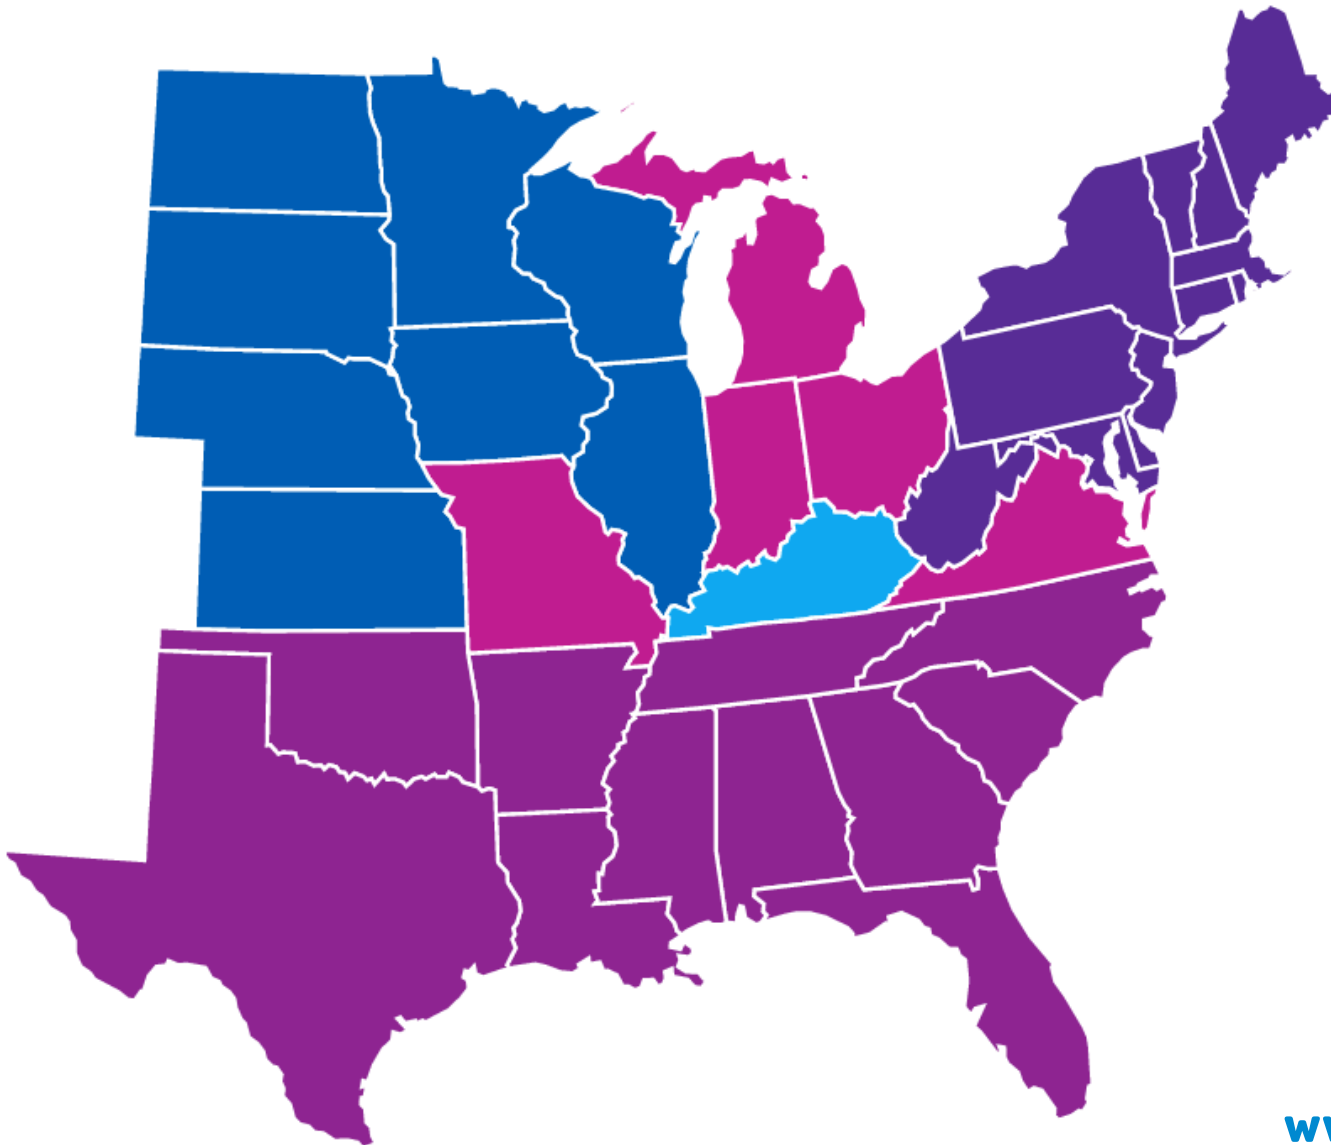

KENTUCKY YMCA YOUTH ASSOCIATION

Y-CORPS SERVICE AREAS

COMMONWEALTH

Our Old Kentucky Home – service area for our Commonwealth teams, as well as our out-of-state teams

MIDWEST

States in the potential service area for our Service to the Midwest teams

NORTH

States in the potential service area for our Service to the North teams

SOUTH

States in the potential service area for our Service to the South teams

MULTI-AREA

States in the potential service areas for two of our out-of-state teams